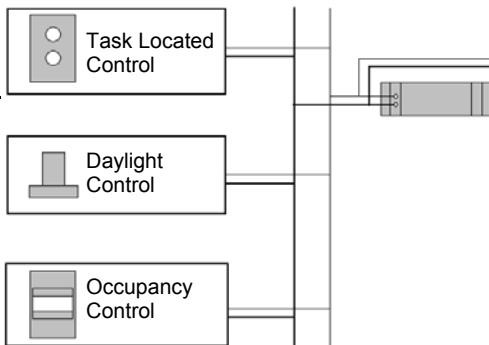

# Low Cost Task Located Dimming

**Task Located  
Control**

**TYPICAL 2 ZONE**  
 CONFERENCE ROOM  
 CLASSROOM  
 TELECONFERENCE ROOM  
 Z1 PRESENTATION  
 Z2 VIEWING

**Task Located  
Control**

**TYPICAL 1 ZONE**  
 SMALL CONFERENCE ROOM  
 PRIVATE OFFICE

**Create as many dimming zones as you  
want with 1 on/off switch**

*Direct Connect Available with Task & Daylight Control  
Light level based on lowest Control Input*

**Control up to 50 ballasts per zone**